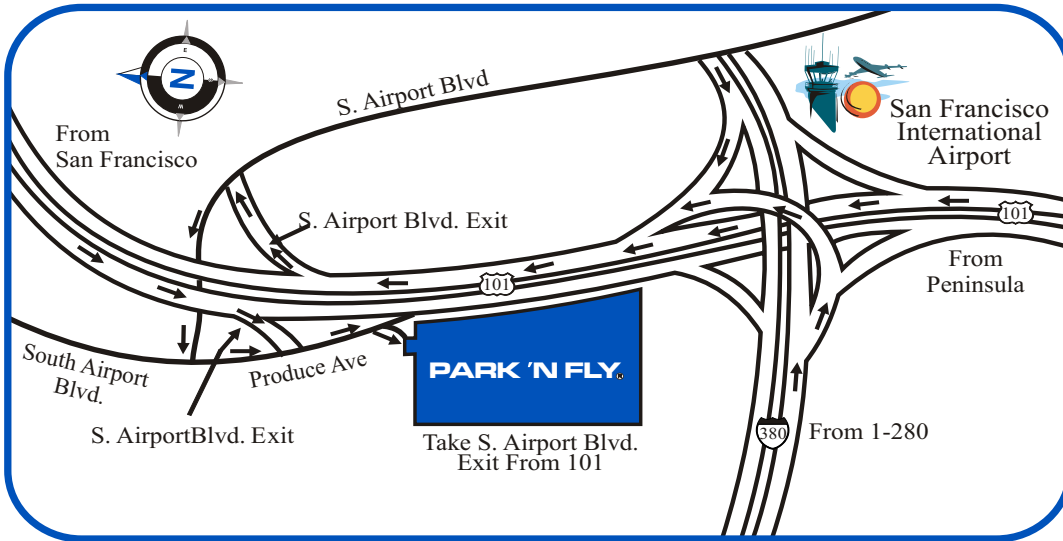

101 Terminal Court  
S. San Francisco, CA 94080  
650-877-8438  
www.pnf.com

- Premium Self Parking Available
- Complimentary Newspaper
- Prompt Shuttle Service To and From Terminals Every 3-5 Minutes
- 24 Hour Security
- No Walking, No Waiting
- Earn Free Parking
- 7th Day Free