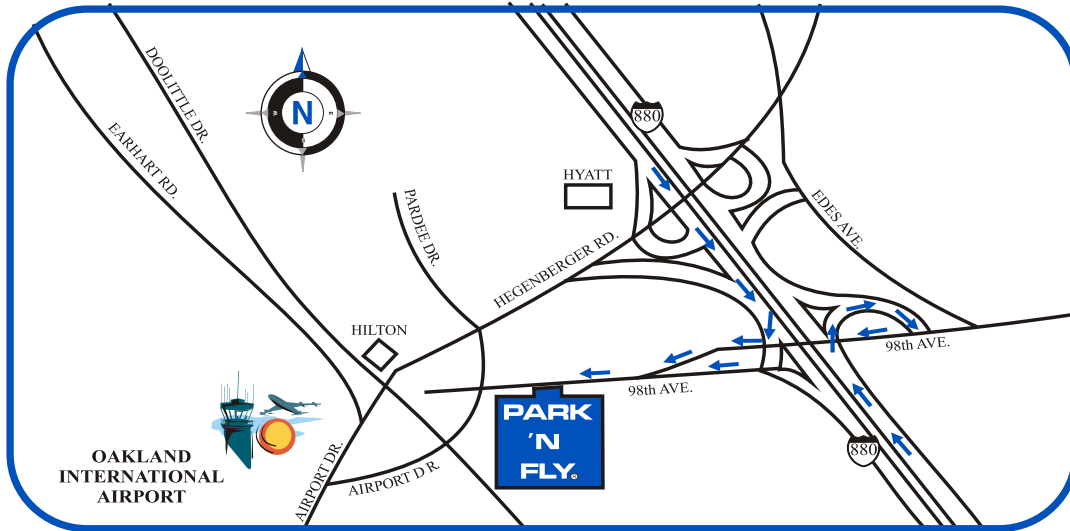

82 98th Avenue
Oakland, CA 94603
510-633-0889
www.pnf.com

- Covered and Uncovered Self Parking Available
- Prompt Shuttle Service To and From Terminals Every 3-5 Minutes
- 24 Hour Security
- No Walking, No Waiting
- Earn Free Parking
- 7th Day Free